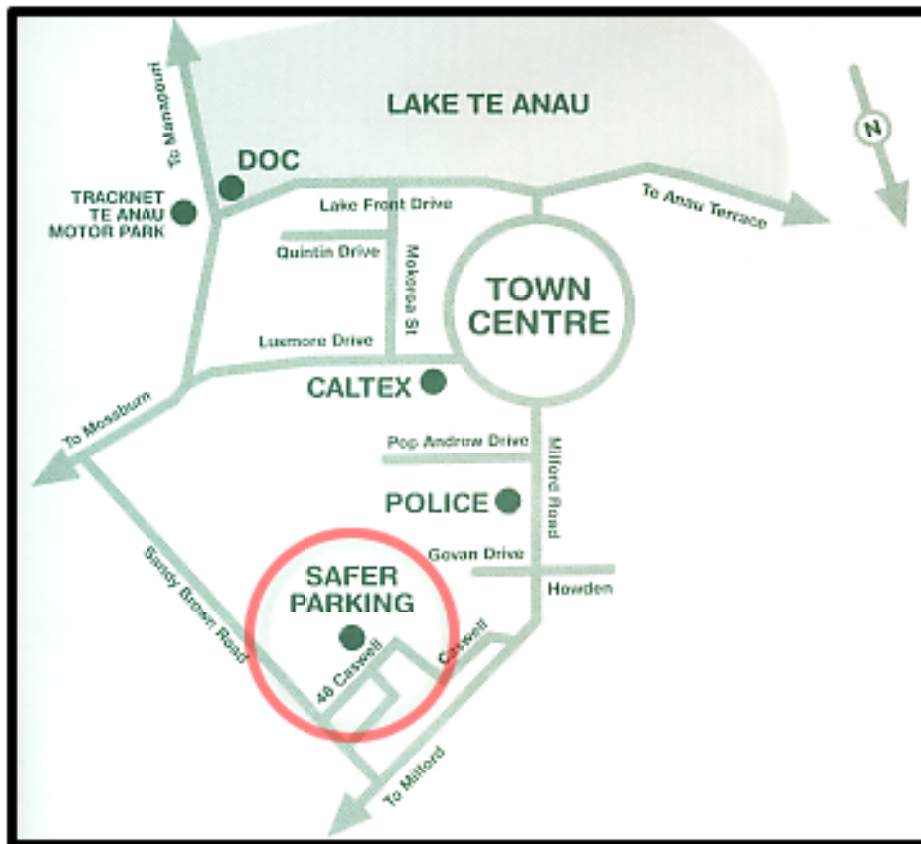

Safer Parking Te Anau

Safer Parking
48 Caswell Street
Te Anau

Ph: (03) 249 7198 or 027 260 9032